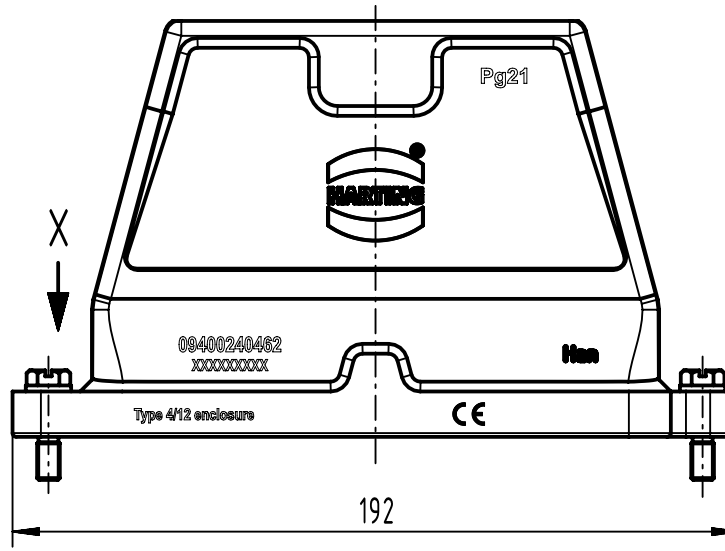

X (2:1)

	All Dimensions in mm Original Size DIN A4		Scale 1:2	Free size tol.		Ref.
			Created by SPRENB	Inspected by GERB	Standardisation 302077	Sub.
All rights reserved Department EL PD		Title Han 24 HPR Hood Top Entry 3x PG21 screw		Date 2021-05-18	State Final Release	
HARTING D-32339 Espelkamp		Type TB		Number 09 40 024 0462		Doc-Key / ECM-Nr. 100201904 / UGD/004 / C 500000190688
					Rev. C	Page 1/1