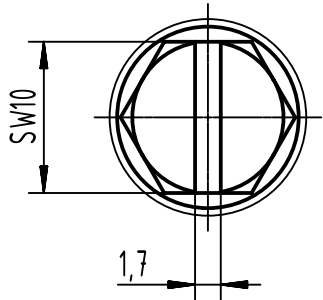

X (2:1)

	All Dimensions in mm Original Size DIN A4		Scale 1:2	Free size tol.		Ref.
			Created by SPRENB	Inspected by GERB	Standardisation 302077	Sub.
All rights reserved Department EL PD		Title Han 24 HPR Hood Top Entry 3x PG21 screw		Date 2021-05-18	State Final Release	
HARTING D-32339 Espelkamp		Type TB		Number 09 40 024 0462		Doc-Key / ECM-Nr. 100201904 / UGD/004 / C 500000190688
					Rev. C	Page 1/1