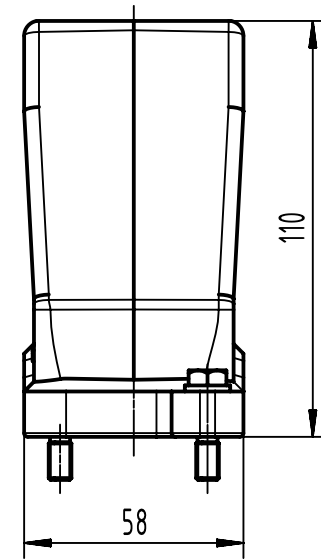

X (2:1)

	All Dimensions in mm Original Size DIN A4		Scale 1:2	Free size tol.		Ref.
			Created by SPRENB	Inspected by GERB	Standardisation 302077	Sub.
All rights reserved Department EL PD		Title Han 24 HPR Hood Top Entry 3x PG21 screw		Date 2021-05-18	State Final Release	
HARTING D-32339 Espelkamp		Type TB		Number 09 40 024 0462		Doc-Key / ECM-Nr. 100201904 / UGD/004 / C 500000190688
					Rev. C	Page 1/1