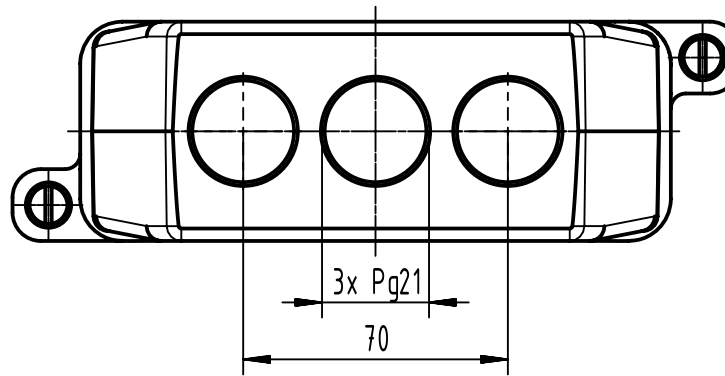

X (2:1)

	All Dimensions in mm Original Size DIN A4		Scale 1:2	Free size tol.		Ref.
			Created by SPRENB	Inspected by GERB	Standardisation 302077	Sub.
All rights reserved Department EL PD		Title Han 24 HPR Hood Top Entry 3x PG21 screw		Date 2021-05-18	State Final Release	
HARTING D-32339 Espelkamp		Type TB		Number 09 40 024 0462		Doc-Key / ECM-Nr. 100201904 / UGD/004 / C 500000190688
					Rev. C	Page 1/1