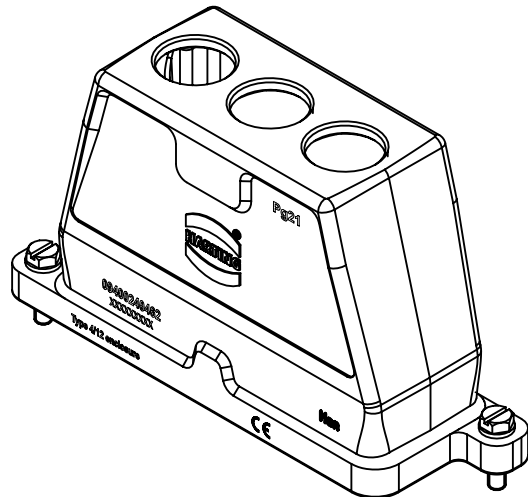

X (2:1)

	All Dimensions in mm Original Size DIN A4		Scale 1:2	Free size tol.		Ref.
			Created by SPRENB	Inspected by GERB	Standardisation 302077	Sub.
All rights reserved Department EL PD		Title Han 24 HPR Hood Top Entry 3x PG21 screw		Date 2021-05-18	State Final Release	
HARTING D-32339 Espelkamp		Type TB		Number 09 40 024 0462		Doc-Key / ECM-Nr. 100201904 / UGD/004 / C 500000190688
					Rev. C	Page 1/1